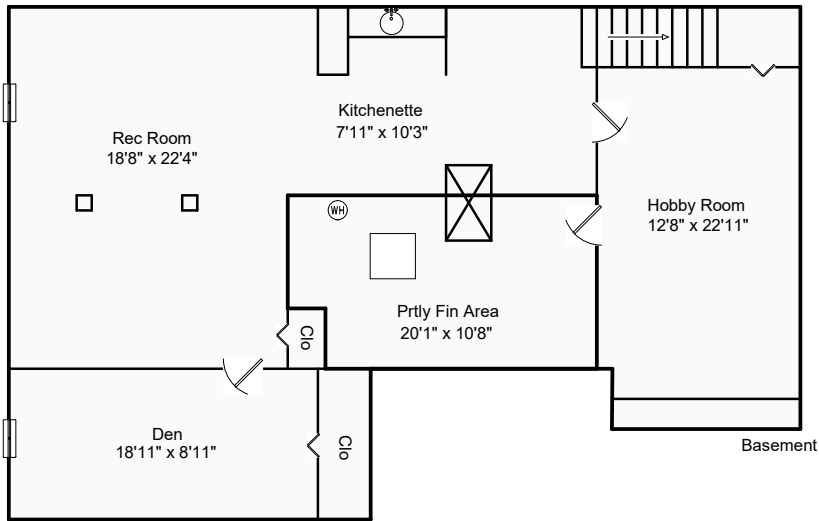

Basement

950 Dee Lee Lane Mt Zion IL 62549

**Brinkoetter & Associates
Team Fritzsche**

Office: 217-620-5874 or 217-855-1085

Mobile:

Email: Kevin@Brinkoetter.com

Web: <http://www.TeamFritzsche.com>

Area:	Sq. Ft.
Main Level	1,822
Fin. Basement	1,324
Partial Finish Basement	226
Garage	480
Porch	64
Screened Porch	176